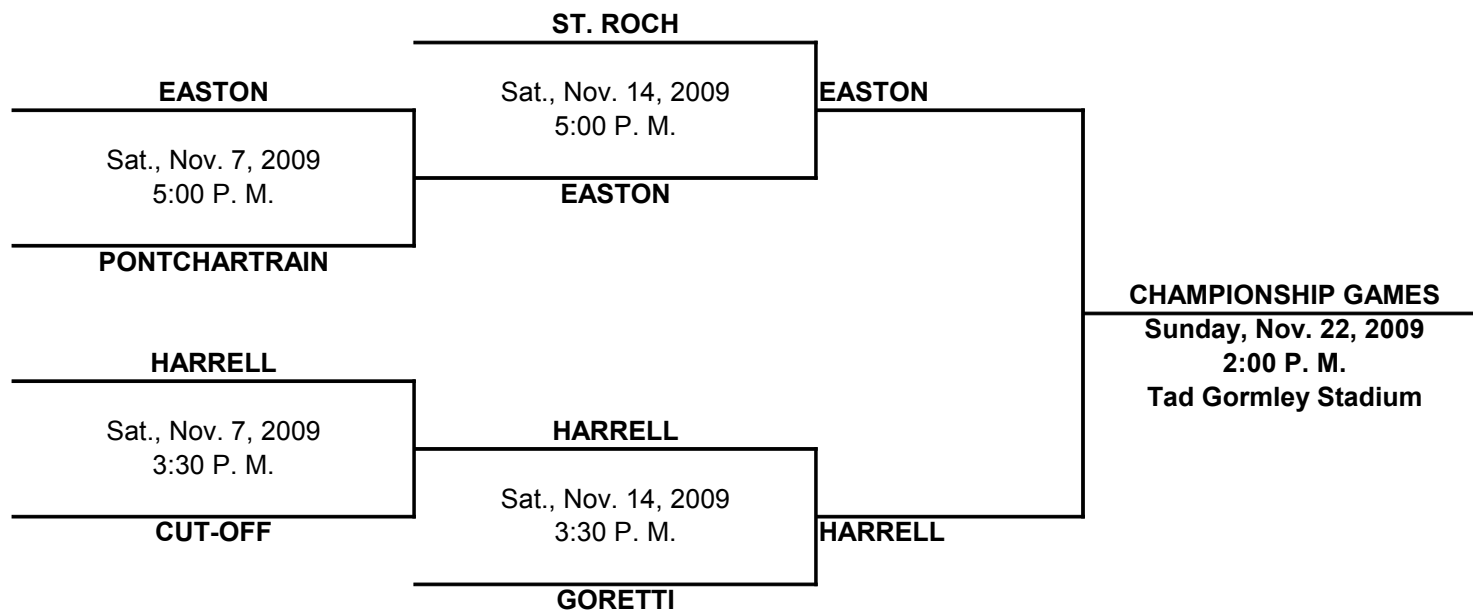

JUNIOR PLAYOFF 2009

****FRESHMAN, SOPHOMORE AND JUNIOR GAMES PLAYED AT HARRELL EXCEPT CHAMPIONSHIP GAMES****