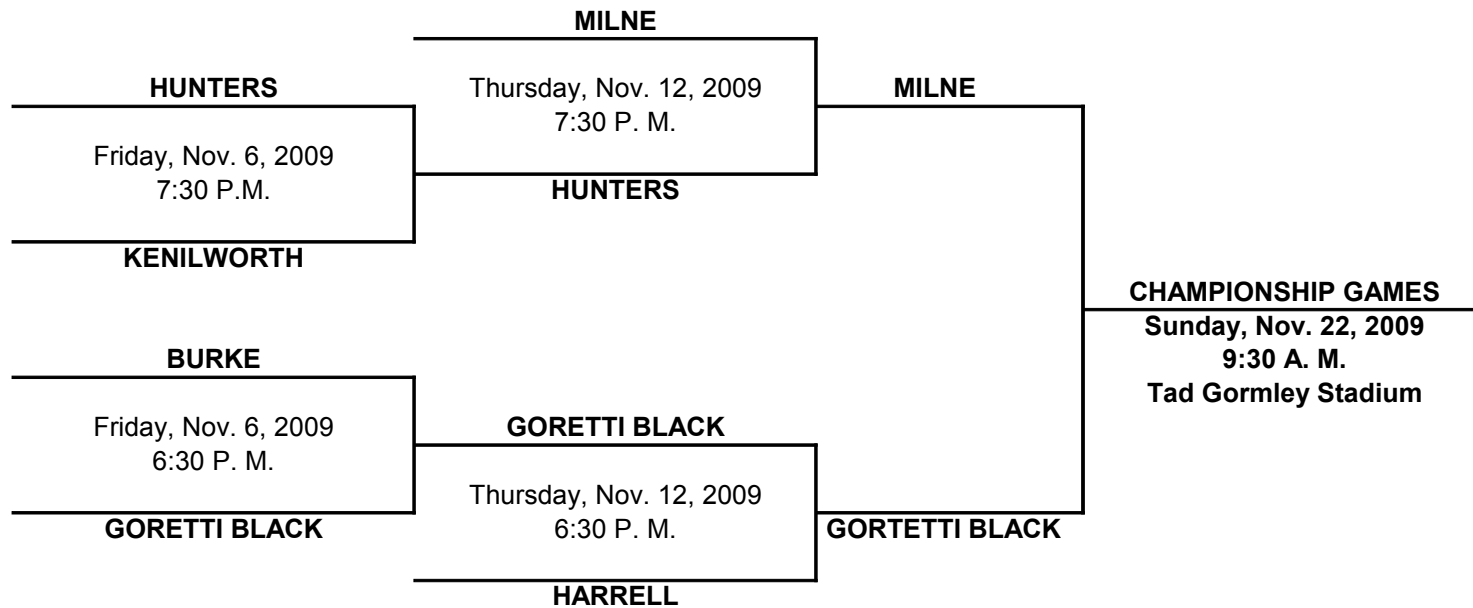

\*\*\*\*NOVICE GAMES PLAYED AT KENILWORTH EXCEPT CHAMPIONSHIP GAMES\*\*\*\*

# SENIOR PLAYOFF 2009

\*\*\*\*SENIOR GAMES PLAYED AT BEHRMAN EXCEPT CHAMPIONSHIP GAMES\*\*\*\*