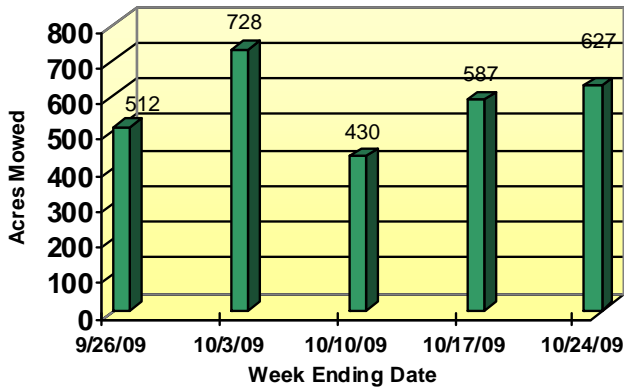

Department of Parks and Parkways

Weekly Progress Report

Week Ending October 24, 2009

Grass Cutting Trends