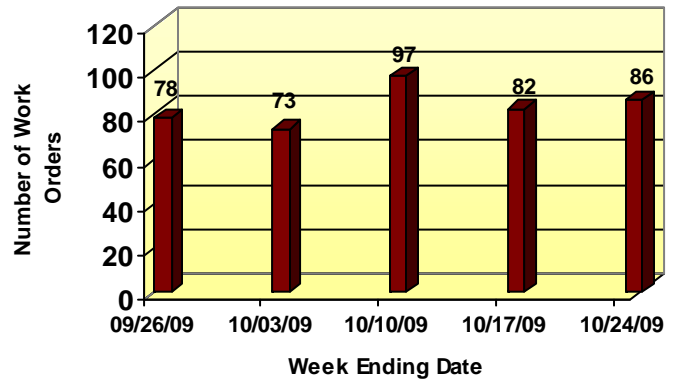

Tree Work Orders Handled

Please Note:

- We remain facility challenged. Because of the slow progress of the repair of Parkways’ Gentilly Facilities, Grounds Maintenance is still operating out of the small Algiers Substation. This continues to pose logistical, productivity and security problems. Greenhouse continues to struggle with no power and no watering system.
- “Rejoicing in the Park Gospel Festival” was held in Palmer Park on October 18th.
- Slacks commercial filming in Jackson Square on October 20th.
- “Praise Fest in the Park” was held in Armstrong Park on October 18th and a wedding was held in the park on October 24th.
- Love is in the air, there were three weddings in Jackson Square on October 24th; the Square is truly the City’s Jewel.
- In Lafayette Square the Walk the Beat Blues and Bar-B-Que Festival was held on October 18th, the “Harvest the Music Concert” was held on October 22nd and the filming of “The Mechanic” held on October 23rd.
- 70 tons of tree debris was generated and removed by Parkways’ Forestry Division.
- The Magazine Street Blues Festival was held in Laurence Square on October 24th.
- There were shelter rentals in Joe Brown Park on October 24th.
- Chem-Spray South sprayed 451 acres of neutral grounds with 2-4 D and Round-Up, these chemicals function together as growth regulators that keep the grass, weeds and clover in check.
- 232 man hours were lost due to rain, sick or annual leave and leave without pay.
- 70 tree planting request locations were inspected and 62 requests were approved by Parkways’ Landscape Division.
- Listed below are the new hours for the opening and closing of parks due to the end of Daylight Savings Time:

Jackson Square	Open - 8:00 a.m.	Close - 6:00 p.m.
Washington Square	Open - 8:00 a.m.	Close - 6:00 p.m.
Mississippi River Heritage Park	Open - 8:00 a.m.	Close - 6:00 p.m.
Joe Brown Memorial Park	Open - 7:00 a.m.	Close - 6:00 p.m.
Brechtel Pk. (opens only on weekends)	Open - 8:00 a.m.	Close - 5:00 p.m.

Parks & Parkways (In-house Crews) Projected Schedule /Week Ending November 7th

E.M.D. – front only	.1	5th District Police Station	.01
Katherine Benson Health Center	.01	O’Dile Davis Park	2.7
Alvar Library	.01	New York Circles	1.0